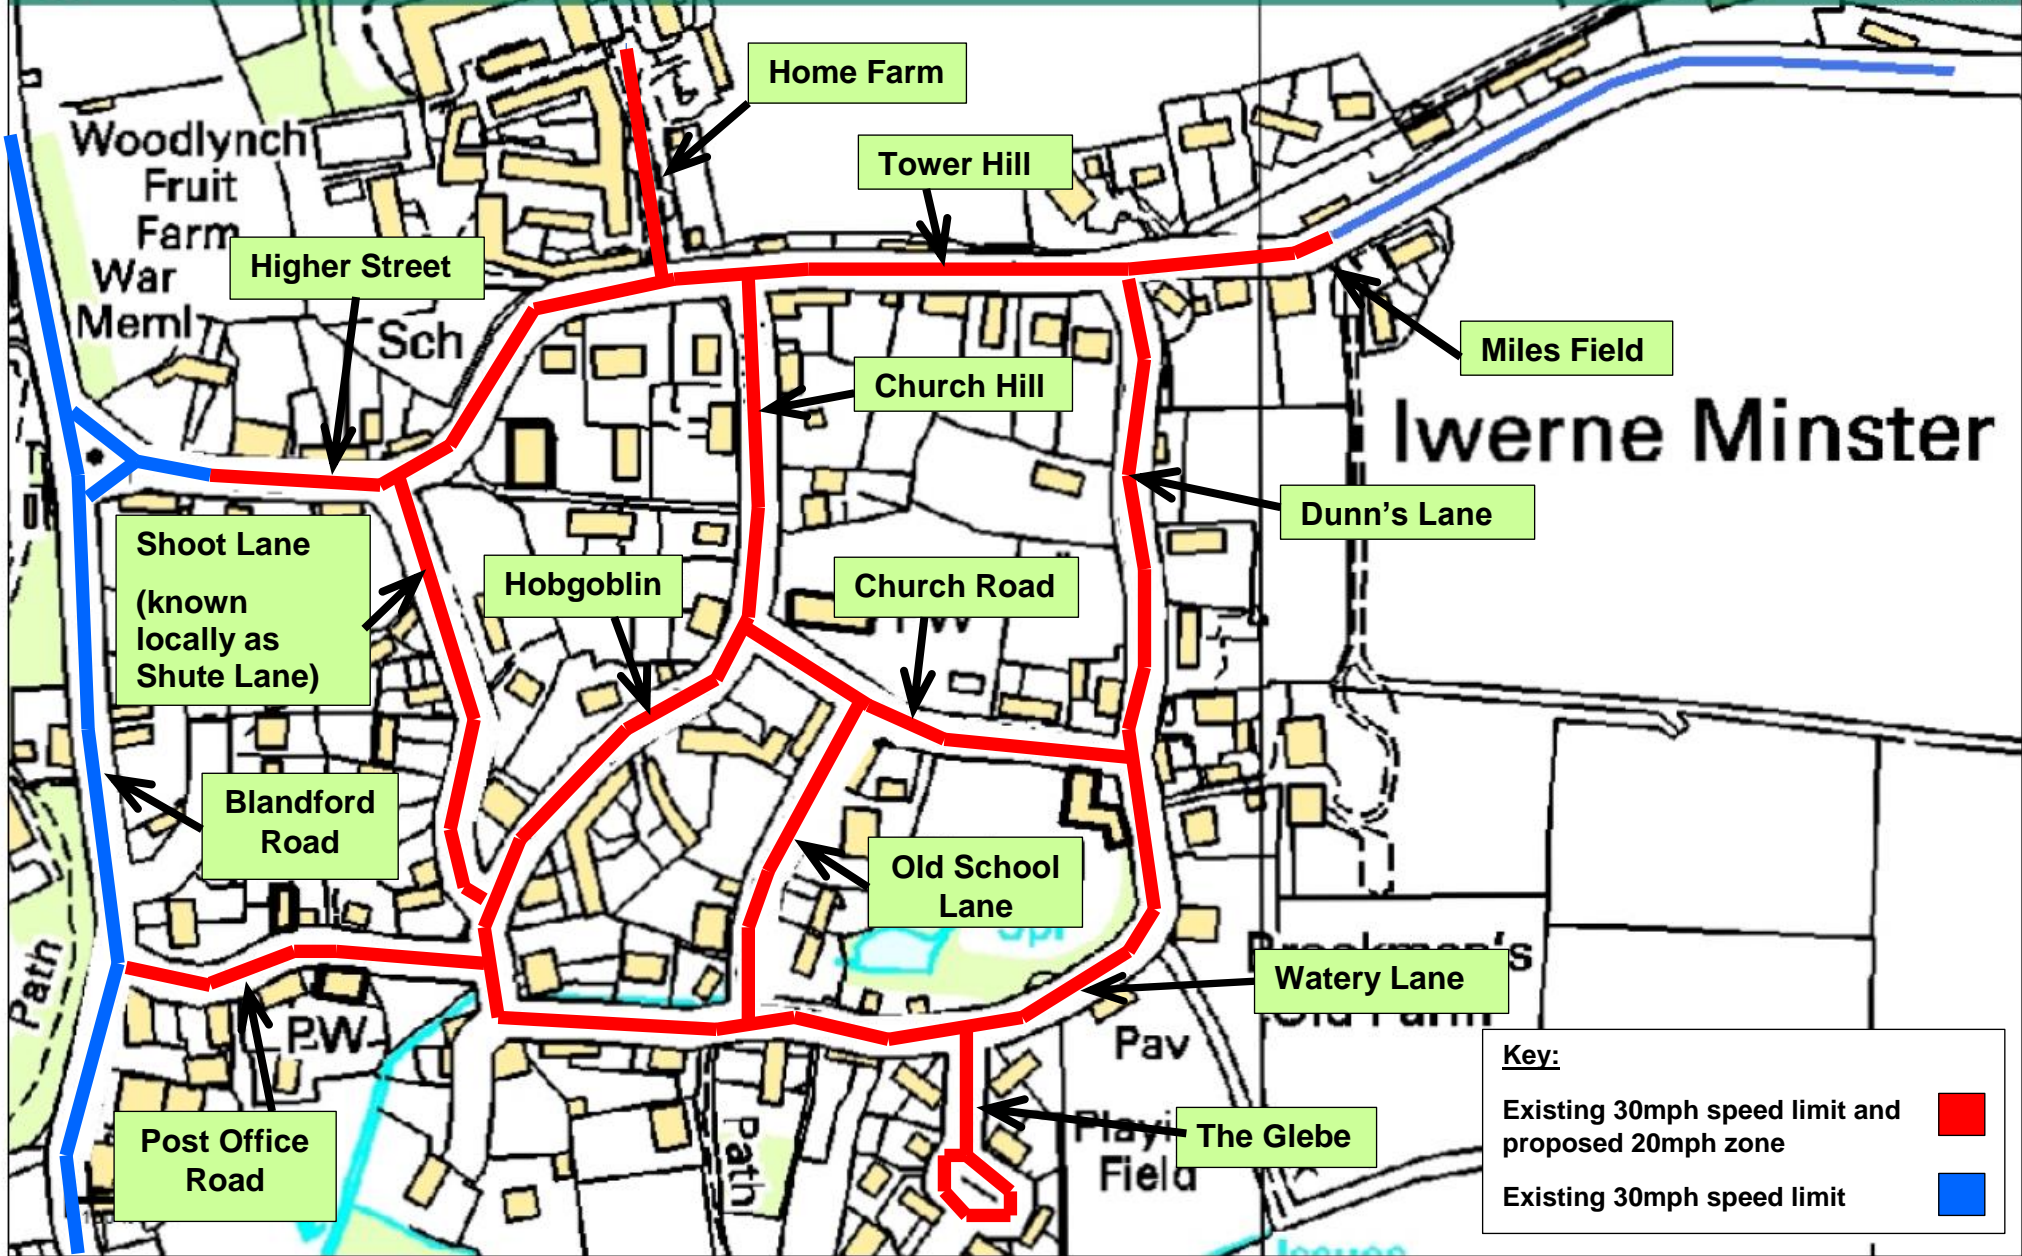

Iwerne Minster

Proposed 20mph zone

© Crown copyright [and database rights] 2017 OS LA100019790. Use of this data is subject to terms and conditions. This map is not definitive and has no legal status.

Centre Easting: 386904.30
Centre Northing: 114478.59
Zoom: 772.576m (17)
Date: 29/08/2017

Key:

- Existing 30mph speed limit and proposed 20mph zone █
- Existing 30mph speed limit █